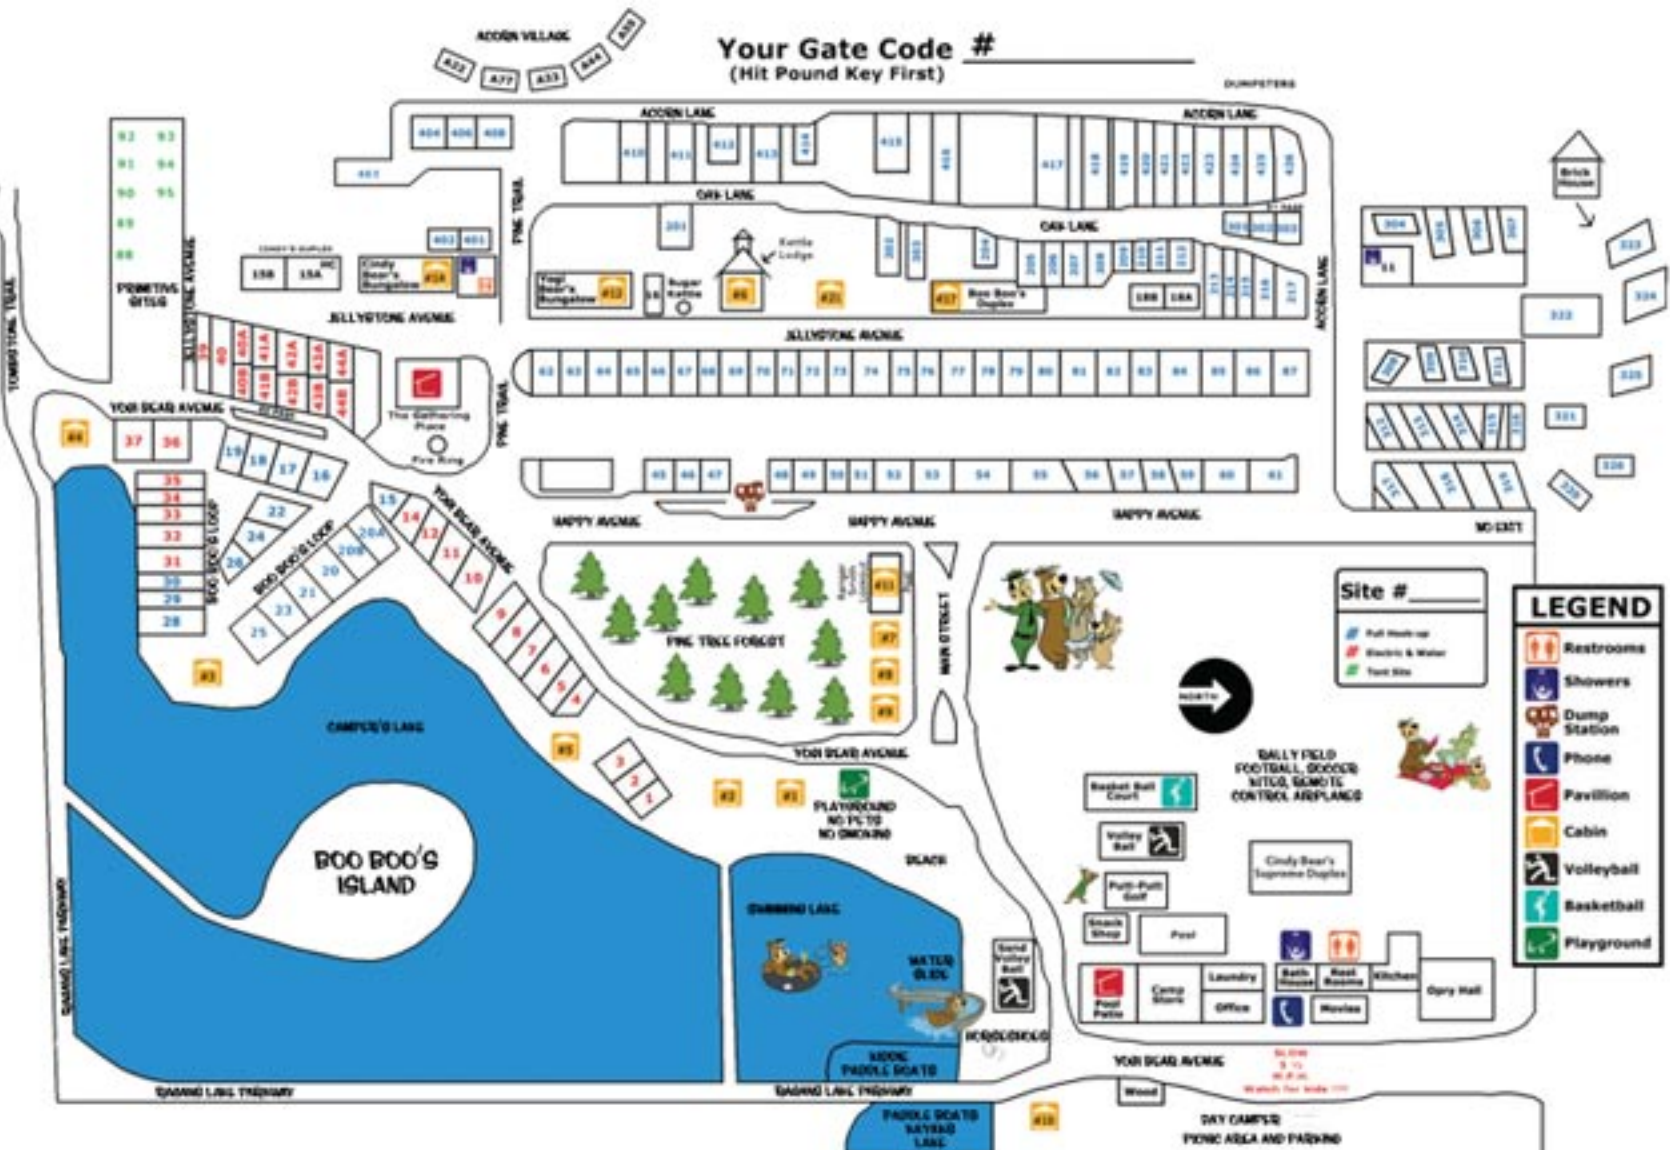

Your Gate Code # \_\_\_\_\_  
(Hit Pound Key First)

LEGEND	
	Restrooms
	Showers
	Dump Station
	Phone
	Pavilion
	Cabin
	Volleyball
	Basketball
	Playground

Site # \_\_\_\_\_

Full Hook-up  
 Electric & Water  
 Tent Site

**BALLY FIELD FOOTBALL, SOCCER, NETBALL, GOLF TO CONTROL AIRPLANE**

Cindy Bear's Supreme Duplex

Restrooms  
 Showers  
 Dump Station  
 Phone  
 Pavilion  
 Cabin  
 Volleyball  
 Basketball  
 Playground

Beach Shop  
 Pool  
 Laundry  
 Office  
 Bath House  
 Rest Room  
 Kitchen  
 Open Hall

Basketball Court  
 Volleyball  
 Pump-Pump Golf  
 Sand Volleyball

Camp Store  
 Pool Parties

YOBBIE AVENUE

WOODS

DRY CAMPERS  
PICNIC AREA AND PARKING